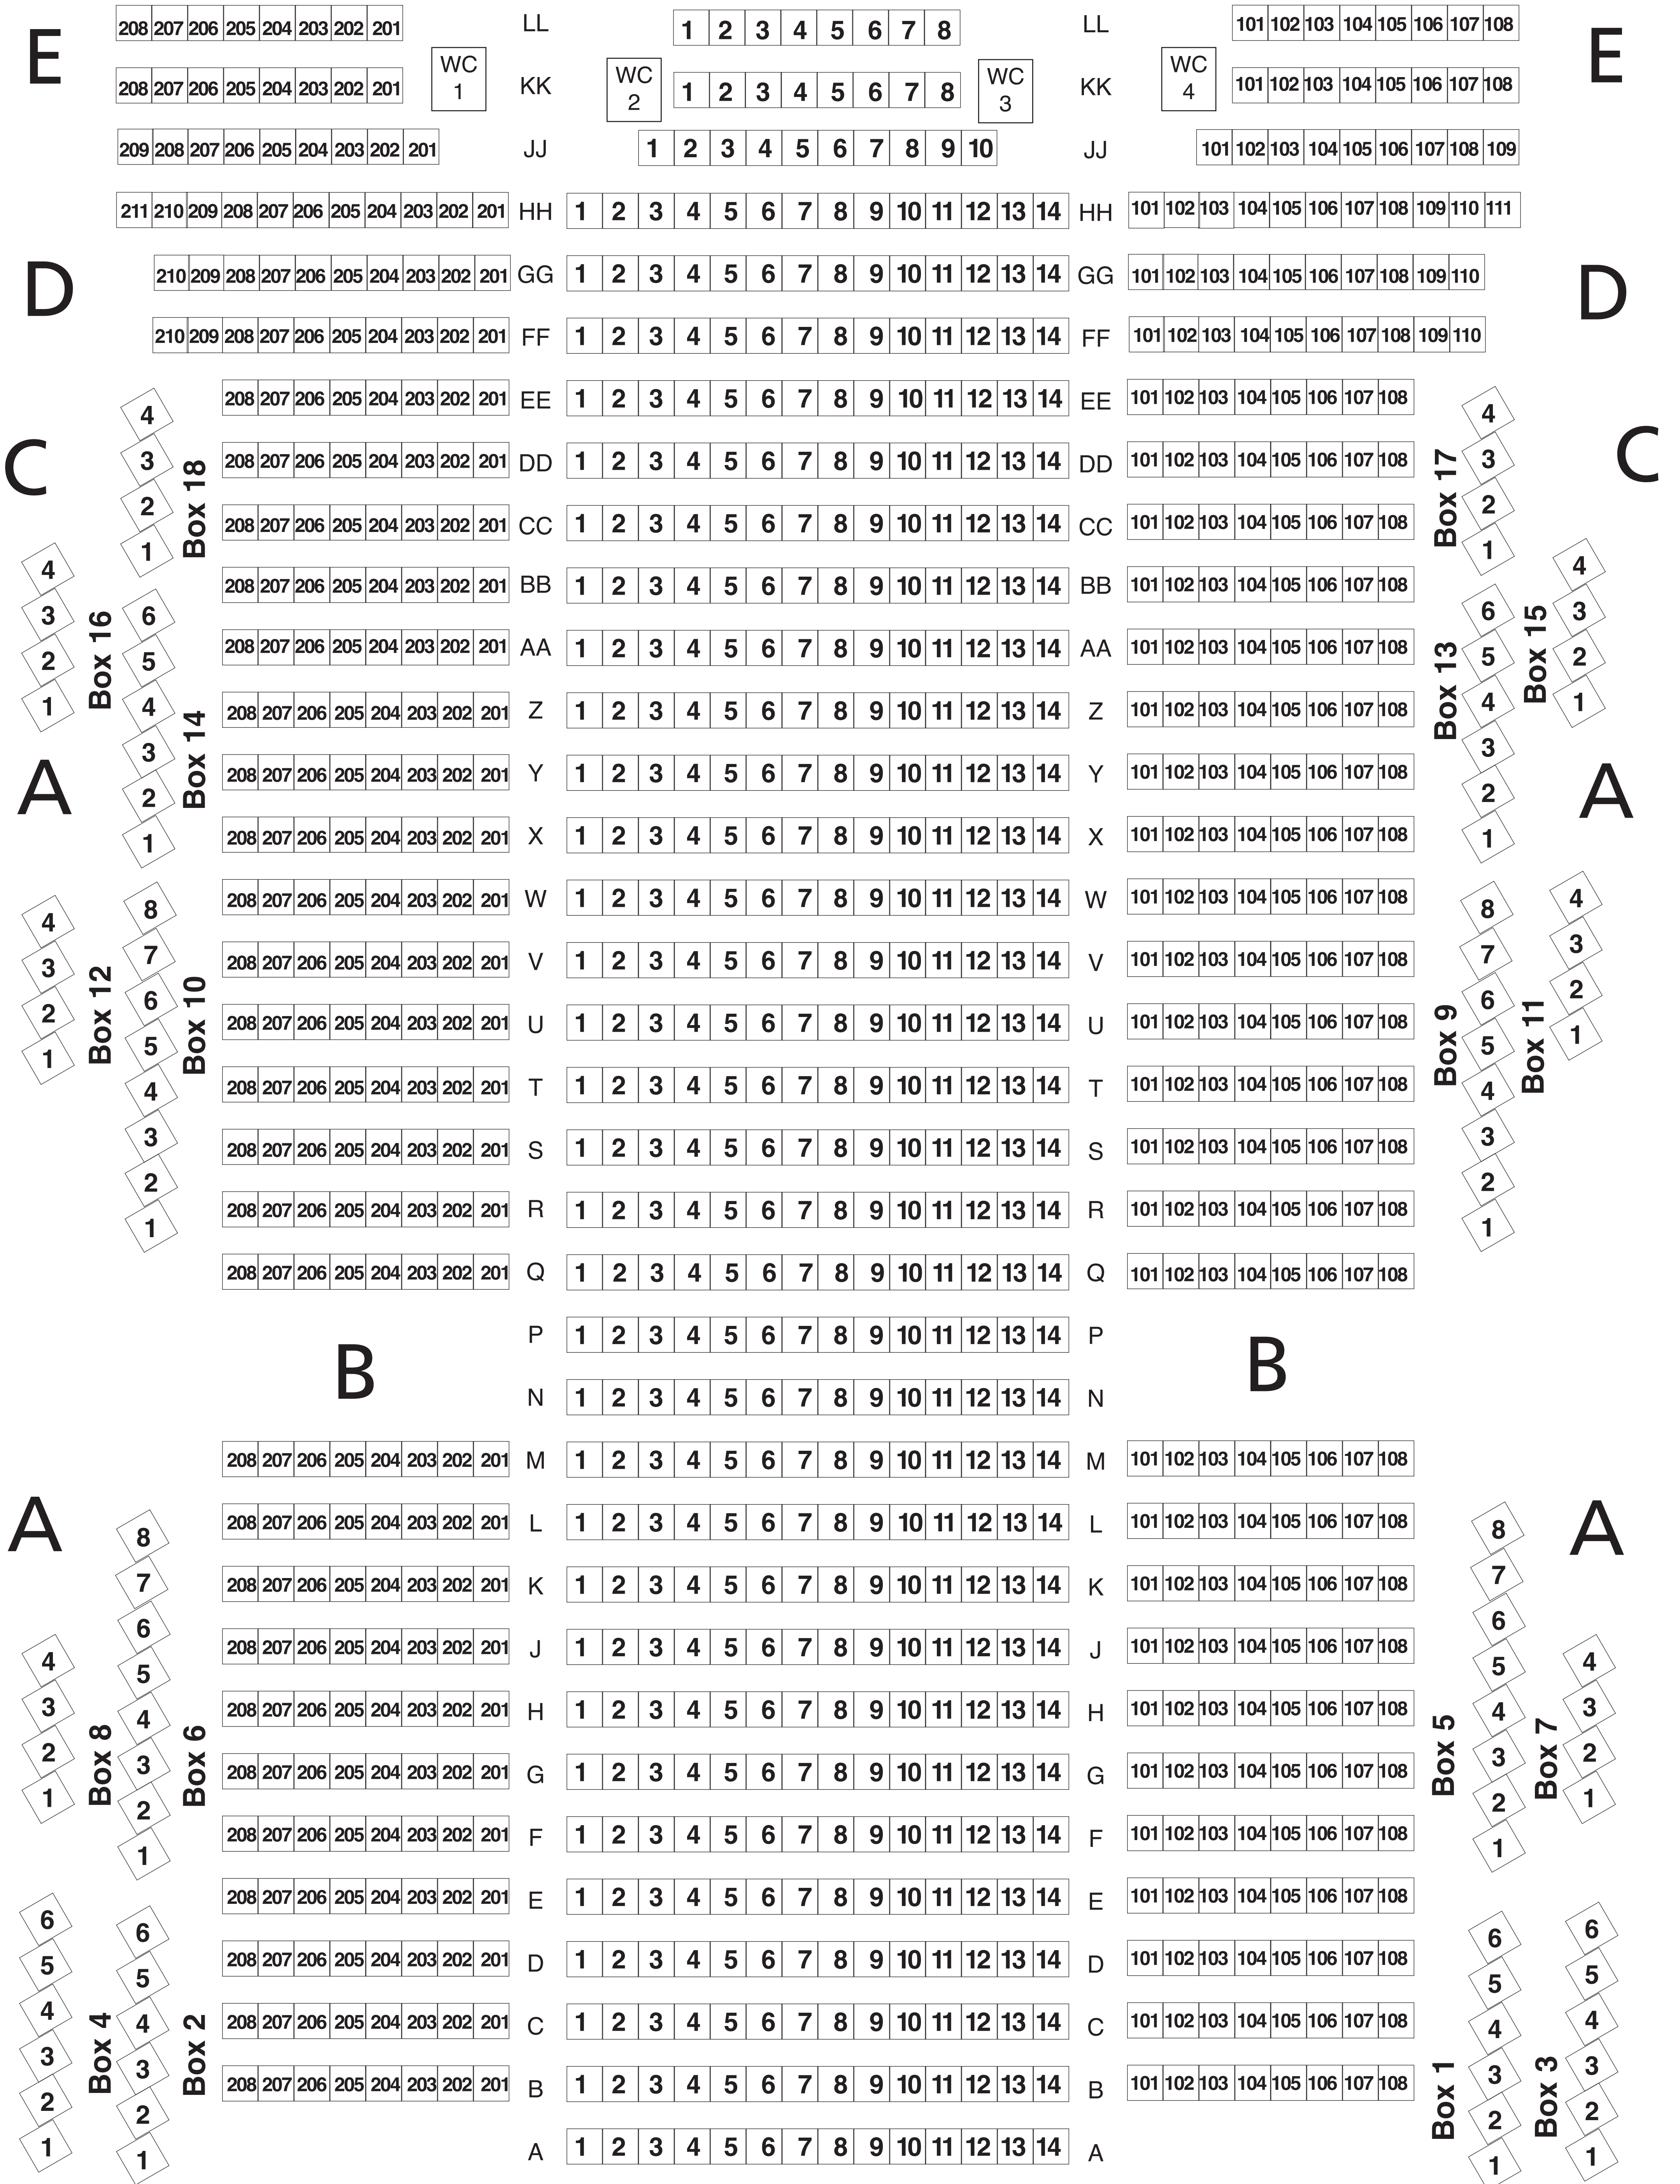

Orchestra Level

Stage

Grand Tier

Mezzanine Level